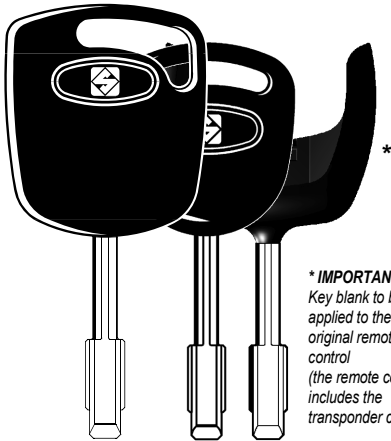

* **IMPORTANT!**
Key blank to be applied to the original remote control (the remote control includes the transponder chip)

FO21T3   FO21P   FO21AP
FO21T3M
FO21T7
FO21T17   FO21MH
FO21TE

TIBBE (D)
VALEO (F)

OPTIONAL