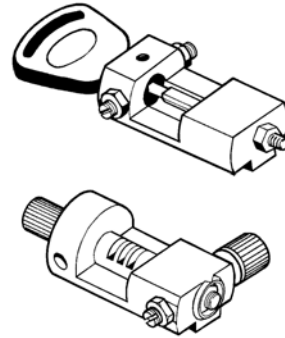

STANDARD

D741432ZB

Tracer point TE04
Tastatore TE04
Taster TE04
Palpeur TE04
Palpador TE04
Palpador TE04

D741433ZB

Cutter FE04
Fresa FE04
Fräser FE04
Fraise FE04
Fresa FE04
Fresa FE04

PER:
FOR:

FORD (EU+USA)

HU198T

OPTIONAL

D741434ZB

Tracer point TE05
Tastatore TE05
Taster TE05
Palpeur TE05
Palpador TE05
Palpador TE05

D741435ZB

Cutter FE05
Fresa FE05
Fräser FE05
Fraise FE05
Fresa FE05
Fresa FE05