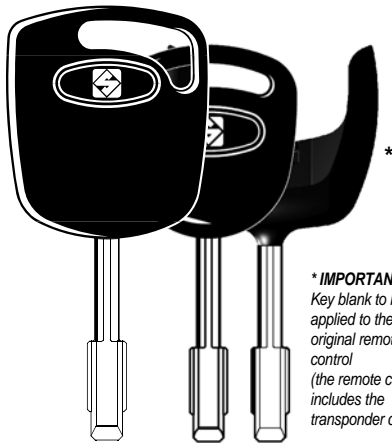

* **IMPORTANT!**
Key blank to be applied to the original remote control (the remote control includes the transponder chip)

FO21T3
FO21T3M
FO21T7
FO21T17
FO21TE
FO21P
FO21AP
FO21MH

TIBBE (D)
VALEO (F)

OPTIONAL